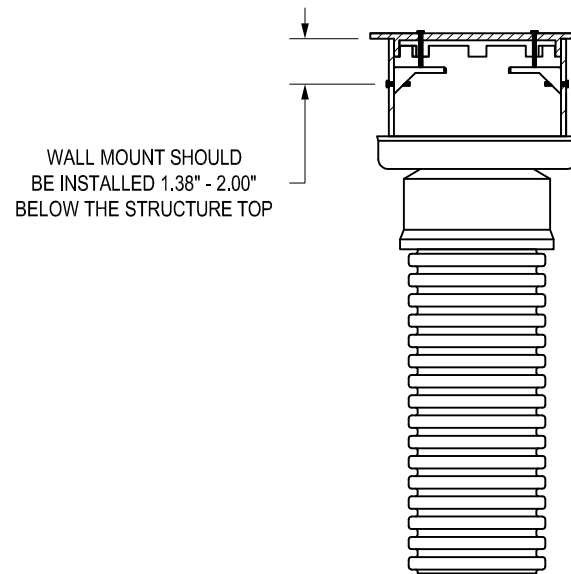

10 IN - 24 IN DROP-IN LOCKING KIT - P/N 1024DROPLock

DRAIN BASIN

INLINE DRAIN

LOCKING DEVICE SHALL BE STAINLESS STEEL
TO BE USED WITH PVC RISER ONLY

THIS PRINT DISCLOSES SUBJECT MATTER IN WHICH NYLOPLAST HAS PROPRIETARY RIGHTS. THE RECEIPT OR POSSESSION OF THIS PRINT DOES NOT CONFER, TRANSFER, OR LICENSE THE USE OF THE DESIGN OR TECHNICAL INFORMATION SHOWN HEREIN REPRODUCTION OF THIS PRINT OR ANY INFORMATION CONTAINED HEREIN, OR MANUFACTURE OF ANY ARTICLE HEREFROM, FOR THE DISCLOSURE TO OTHERS IS FORBIDDEN, EXCEPT BY SPECIFIC WRITTEN PERMISSION FROM NYLOPLAST.

TITLE

10 IN - 24 IN DROP-IN LOCKING KIT

DWG NO.	7001-110-457	REV A
---------	--------------	-------