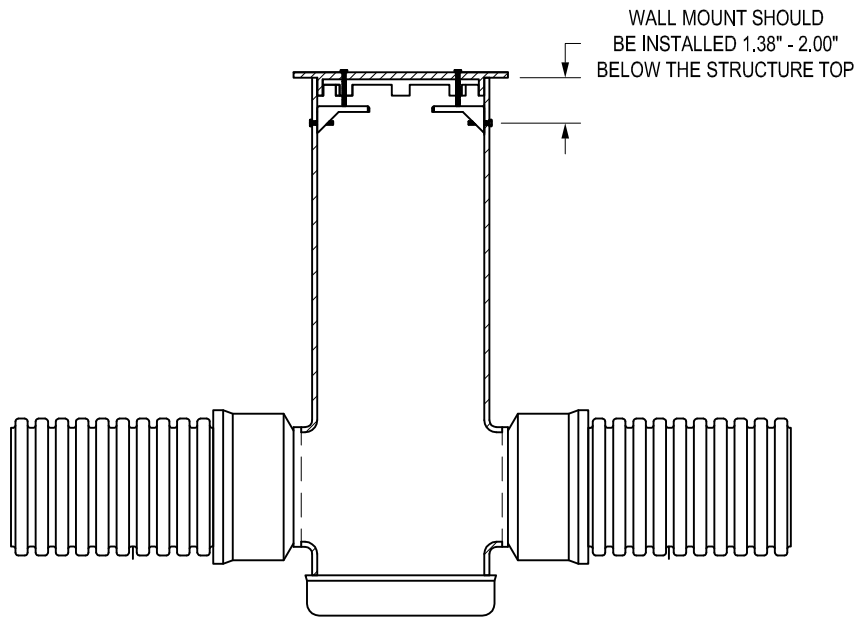

10 IN - 24 IN DROP-IN LOCKING KIT - P/N 1024DROPLock

DRAIN BASIN

INLINE DRAIN

LOCKING DEVICE SHALL BE STAINLESS STEEL
TO BE USED WITH PVC RISER ONLY

THIS PRINT DISCLOSES SUBJECT MATTER IN WHICH NYLOPLAST HAS PROPRIETARY RIGHTS. THE RECEIPT OR POSSESSION OF THIS PRINT DOES NOT CONFER, TRANSFER, OR LICENSE THE USE OF THE DESIGN OR TECHNICAL INFORMATION SHOWN HEREIN REPRODUCTION OF THIS PRINT OR ANY INFORMATION CONTAINED HEREIN, OR MANUFACTURE OF ANY ARTICLE HEREFROM, FOR THE DISCLOSURE TO OTHERS IS FORBIDDEN, EXCEPT BY SPECIFIC WRITTEN PERMISSION FROM NYLOPLAST.

©2013 NYLOPLAST

DRAWN BY	CCA	MATERIAL
DATE	01-25-13	
APPD BY	JJC	PROJECT NO./NAME
DATE	01-25-13	
DWG SIZE	A	SCALE 1:25 SHEET 1 OF 1

3130 VERONA AVE
BUFORD, GA 30518
PHN (770) 932-2443
FAX (770) 932-2490
www.nyloplast-us.com

TITLE

10 IN - 24 IN DROP-IN LOCKING KIT

DWG NO.	7001-110-457	REV A
---------	--------------	-------