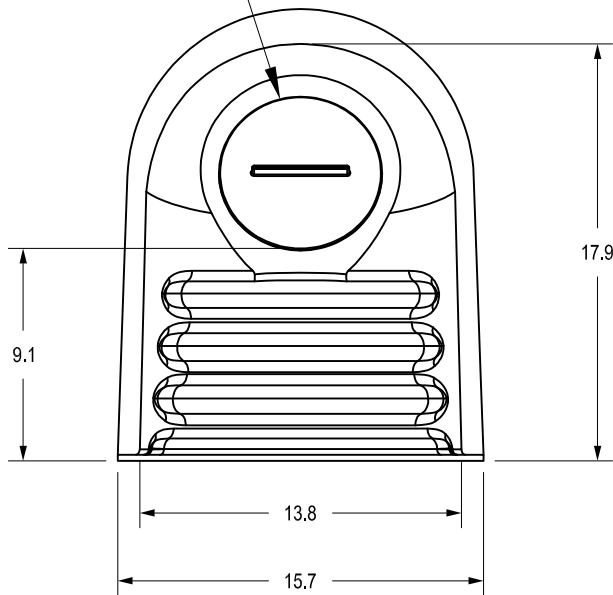

DESIGNED TO FIT 18" DIA.  
NYLOPLAST PVC DRAIN BASIN

REMOVABLE 6" ACCESS PORT

THIS PRINT DISCLOSES SUBJECT MATTER IN WHICH NYLOPLAST HAS PROPRIETARY RIGHTS. THE RECEIPT OR POSSESSION OF THIS PRINT DOES NOT CONFER, TRANSFER, OR LICENSE THE USE OF THE DESIGN OR TECHNICAL INFORMATION SHOWN HEREIN. REPRODUCTION OF THIS PRINT OR ANY INFORMATION CONTAINED HEREIN, OR MANUFACTURE OF ANY ARTICLE HEREFROM, FOR THE DISCLOSURE TO OTHERS IS FORBIDDEN, EXCEPT BY SPECIFIC WRITTEN PERMISSION FROM NYLOPLAST.

©2012 NYLOPLAST

DRAWN BY	JJC	MATERIAL	HIGH DENSITY POLYETHYLENE	
DATE	7-2-12	PROJECT NO./NAME		
APPD BY	JJC	SCALE	NTS	SHEET 1 OF 1
DATE	7-2-12	DWG NO.	7004-110-105	REV A

3130 VERONA AVE  
BUFORD, GA 30518  
PHN (770) 932-2443  
FAX (770) 932-2490  
www.nyloplast-us.com

TITLE  
NYLOPLAST 18" ENVIROHOOD FOR UP TO 12" OUTLETS