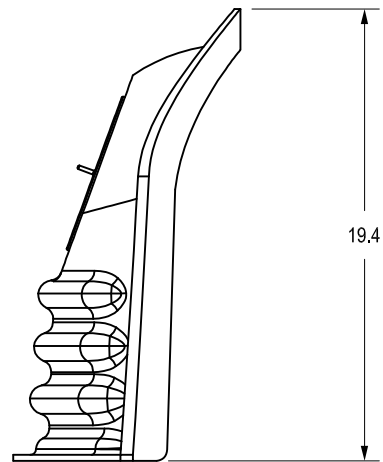

DESIGNED TO FIT 18" DIA.  
NYLOPLAST PVC DRAIN BASIN

REMOVABLE 6" ACCESS PORT

THIS PRINT DISCLOSES SUBJECT MATTER IN WHICH NYLOPLAST HAS PROPRIETARY RIGHTS. THE RECEIPT OR POSSESSION OF THIS PRINT DOES NOT CONFER, TRANSFER, OR LICENSE THE USE OF THE DESIGN OR TECHNICAL INFORMATION SHOWN HEREIN. REPRODUCTION OF THIS PRINT OR ANY INFORMATION CONTAINED HEREIN, OR MANUFACTURE OF ANY ARTICLE HEREFROM, FOR THE DISCLOSURE TO OTHERS IS FORBIDDEN, EXCEPT BY SPECIFIC WRITTEN PERMISSION FROM NYLOPLAST.

©2012 NYLOPLAST

DRAWN BY	JJC	MATERIAL	HIGH DENSITY POLYETHYLENE	
DATE	7-2-12	PROJECT NO./NAME		
APPD BY	JJC	SCALE	NTS	SHEET 1 OF 1
DATE	7-2-12	DWG NO.	7004-110-105	REV A

3130 VERONA AVE  
BUFORD, GA 30518  
PHN (770) 932-2443  
FAX (770) 932-2490  
www.nyloplast-us.com

TITLE  
NYLOPLAST 18" ENVIROHOOD FOR UP TO 12" OUTLETS