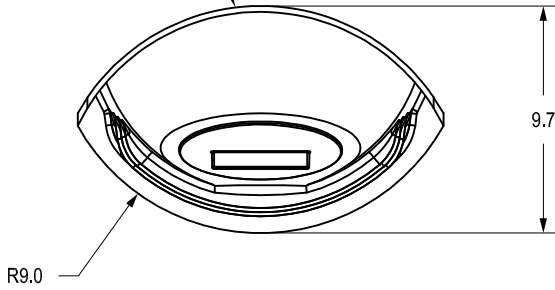

DESIGNED TO FIT 18" DIA.  
NYLOPLAST PVC DRAIN BASIN

REMOVABLE 6" ACCESS PORT

THIS PRINT DISCLOSES SUBJECT MATTER IN WHICH NYLOPLAST HAS PROPRIETARY RIGHTS. THE RECEIPT OR POSSESSION OF THIS PRINT DOES NOT CONFER, TRANSFER, OR LICENSE THE USE OF THE DESIGN OR TECHNICAL INFORMATION SHOWN HEREIN. REPRODUCTION OF THIS PRINT OR ANY INFORMATION CONTAINED HEREIN, OR MANUFACTURE OF ANY ARTICLE HEREFROM, FOR THE DISCLOSURE TO OTHERS IS FORBIDDEN, EXCEPT BY SPECIFIC WRITTEN PERMISSION FROM NYLOPLAST.

©2012 NYLOPLAST

DRAWN BY	JJC	MATERIAL	HIGH DENSITY POLYETHYLENE	
DATE	7-2-12	PROJECT NO./NAME		
APPD BY	JJC	SCALE	NTS	SHEET 1 OF 1
DATE	7-2-12	DWG NO.	7004-110-105	REV A

3130 VERONA AVE  
BUFORD, GA 30518  
PHN (770) 932-2443  
FAX (770) 932-2490  
www.nyloplast-us.com

TITLE  
NYLOPLAST 18" ENVIROHOOD FOR UP TO 12" OUTLETS